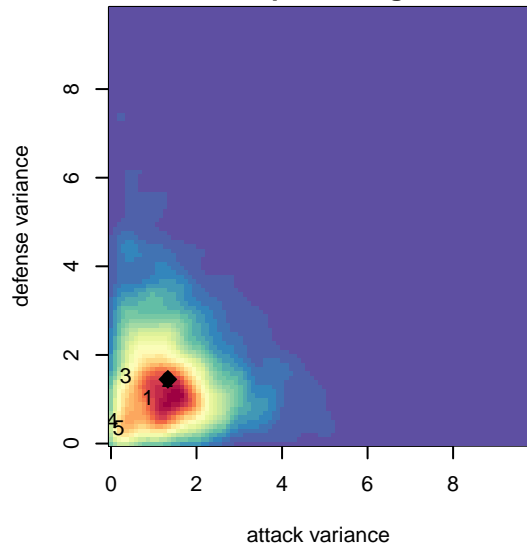

# FC Warriors Blue 02 G01

alt names used:

Venues played:

, NV  
G01 total strength=1429  
attack=11.2 defense=7

2015 Region IV Pres Cup U13  
2015 FWRL Desert Premier U14  
2015 LV Thanksgiving Classic LVTC U14 Gold

**attack and defense variance (black dot)  
relative to other teams  
and top 10 in region**

**attack and defense rating  
relative to others at age  
and all opponents in last 13 months**

**attack and defense rating  
relative to others at age  
and all opponents in last 13 months**

**Performance relative to 13 month average**

**Performance relative to 13 month average**

Distribution of opponents  
 Red = Lose zone, Blue = Win zone, Green = Even  
 Black line separates win/lose zones