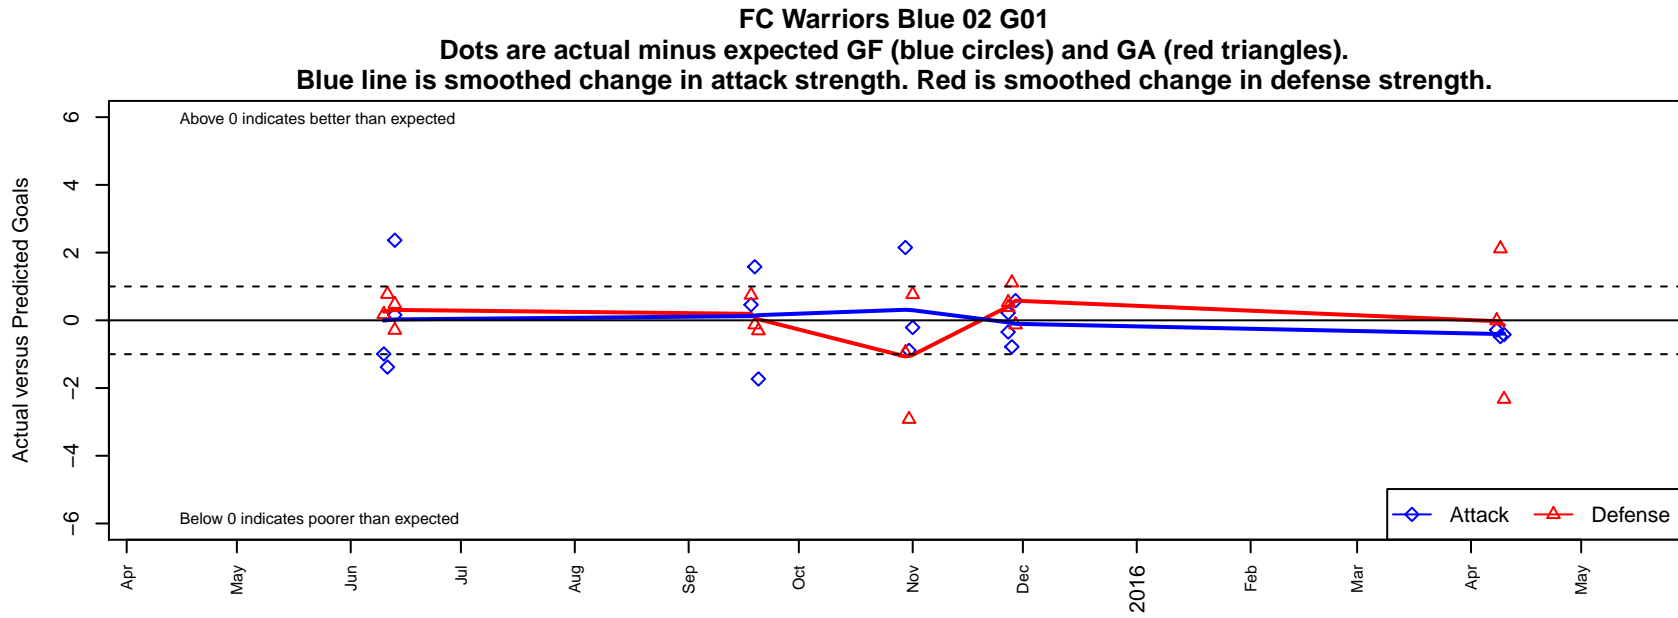

# FC Warriors Blue 02 G01

alt names used:

Venues played:

, NV  
G01 total strength=1429  
attack=11.2 defense=7

2015 Region IV Pres Cup U13  
2015 FWRL Desert Premier U14  
2015 LV Thanksgiving Classic LVTC U14 Gold

**attack and defense variance (black dot)  
relative to other teams  
and top 10 in region**

**attack and defense rating  
relative to others at age  
and all opponents in last 13 months**

**attack and defense rating  
relative to others at age  
and all opponents in last 13 months**

**Performance relative to 13 month average**

**Performance relative to 13 month average**

Distribution of opponents  
 Red = Lose zone, Blue = Win zone, Green = Even  
 Black line separates win/lose zones