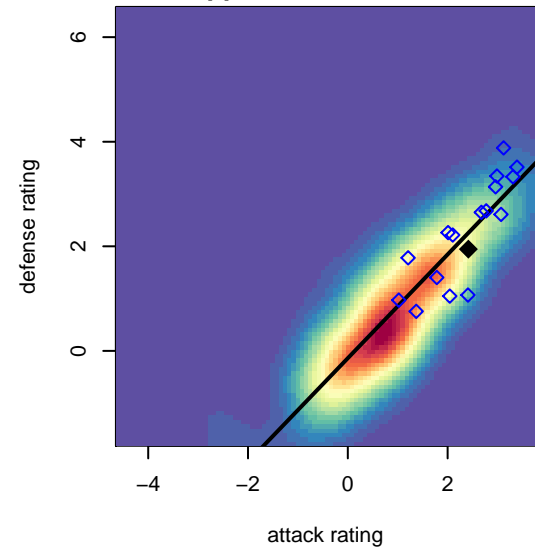

# FC Warriors Blue 02 G01

alt names used:

Venues played:

, NV  
G01 total strength=1429  
attack=11.2 defense=7

2015 Region IV Pres Cup U13  
2015 FWRL Desert Premier U14  
2015 LV Thanksgiving Classic LVTC U14 Gold

**attack and defense variance (black dot)  
relative to other teams  
and top 10 in region**

**attack and defense rating  
relative to others at age  
and all opponents in last 13 months**

**attack and defense rating  
relative to others at age  
and all opponents in last 13 months**

**Performance relative to 13 month average**

**Performance relative to 13 month average**

Distribution of opponents  
 Red = Lose zone, Blue = Win zone, Green = Even  
 Black line separates win/lose zones