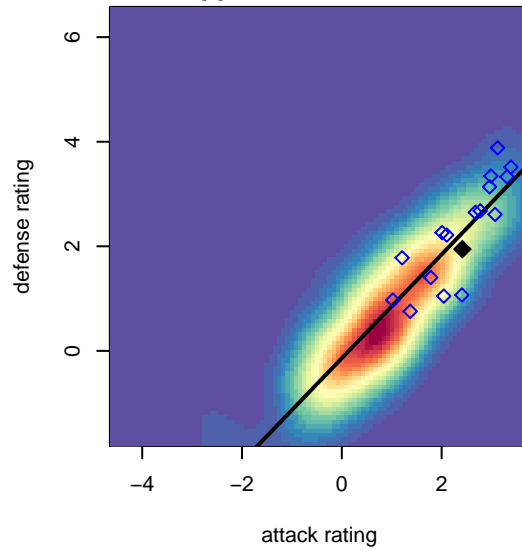

# FC Warriors Blue 02 G01

alt names used:

Venues played:

, NV  
G01 total strength=1429  
attack=11.2 defense=7

2015 Region IV Pres Cup U13  
2015 FWRL Desert Premier U14  
2015 LV Thanksgiving Classic LVTC U14 Gold

**attack and defense variance (black dot)  
relative to other teams  
and top 10 in region**

**attack and defense rating  
relative to others at age  
and all opponents in last 13 months**

**attack and defense rating  
relative to others at age  
and all opponents in last 13 months**

**Performance relative to 13 month average**

**Performance relative to 13 month average**

Distribution of opponents  
 Red = Lose zone, Blue = Win zone, Green = Even  
 Black line separates win/lose zones