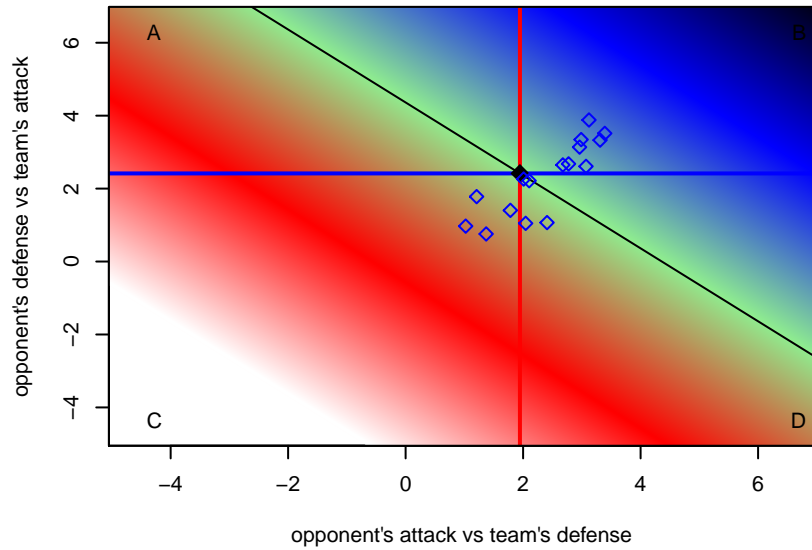

**attack and defense variance (black dot)  
relative to other teams  
and top 10 in region**

**attack and defense rating  
relative to others at age  
and all opponents in last 13 months**

**attack and defense rating  
relative to others at age  
and all opponents in last 13 months**

**Performance relative to 13 month average**

**Performance relative to 13 month average**

Distribution of opponents  
 Red = Lose zone, Blue = Win zone, Green = Even  
 Black line separates win/lose zones